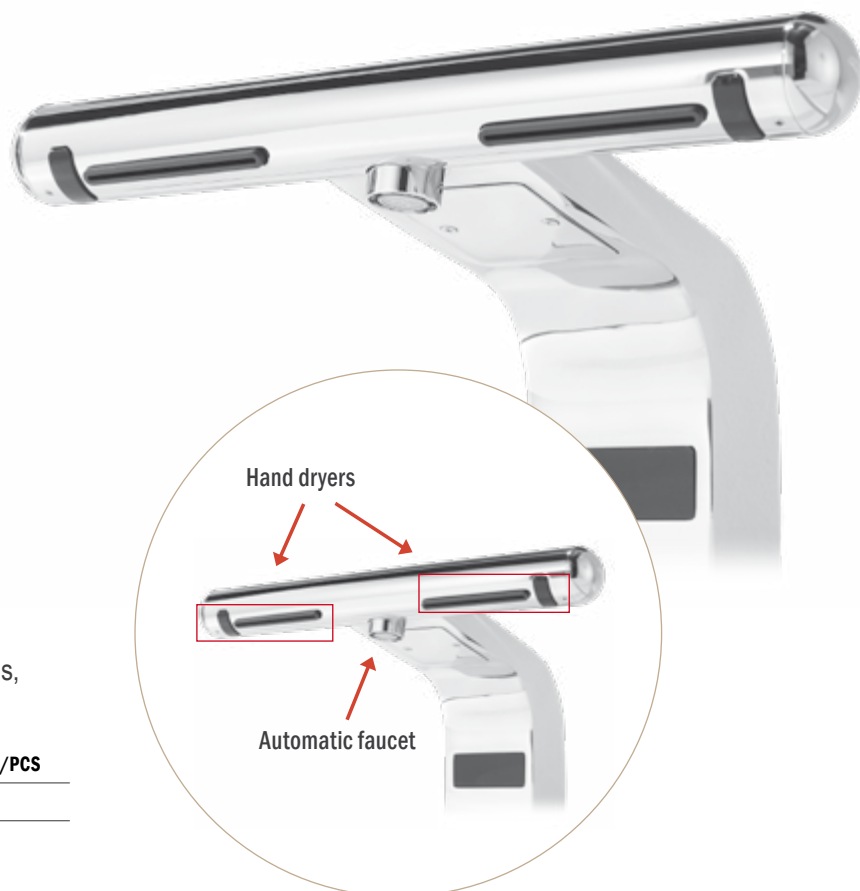

#### ▪ Faucet-hand dryer with sensors:

Hand dryer and faucet with two functional sensors integrated in one to save space and time.

#### ▪ High speed air flow:

1000 W-strong hot air flow, air speed 1000/m, quick hand drying 8-10 seconds, waterproof grade xxx1.

#### ▪ Dual sensor automatic faucet:

Put your hands under the water outlet to wash your hands first, then put your hands under the two sensor areas, the infrared ray will automatically work to dry your hands.

## Stainless-steel bathroom soap dispenser tap, brass basin faucet, contactless with infrared sensor LED-automatic and hand dryer

- Easy installation
- Four seasons warm wind
- Low noise
- Drip liquid Foam user switchable
- The dispensing time of soap dispenser can be set by user freely.
- The volume of handwash is large, but the volume of the machine is small