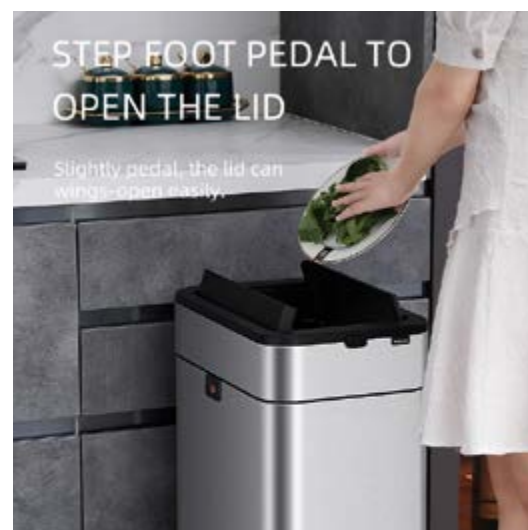

JAH®
SHARE QUALITY LIFE

Stainless steel buckets JAH

CODE	DIMENSIONS (CM)	PCS/CTN.	PRICE/PCS.
KA70	29.5 x 20 x 33	1	-
KA71	37.5 x 28 x 48.5	1	-

CODE	DIMENSIONS (CM)	PCS/CTN.	PRICE/PCS.
KA72	40 x 32 x 46	1	-

CODE	DIMENSIONS (CM)	PCS/CTN.	PRICE/PCS.
KA73	39.5 x 27 x 64	1	-

CODE	DIMENSIONS (CM)	PCS/CTN.	PRICE/PCS.
KA09PE	22 x 14.5 x 36.5	1	-
KA30PE	45,6 x 27.7 x 56	1	-
KA40PE	45,6 x 27.7 x 66.7	1	-